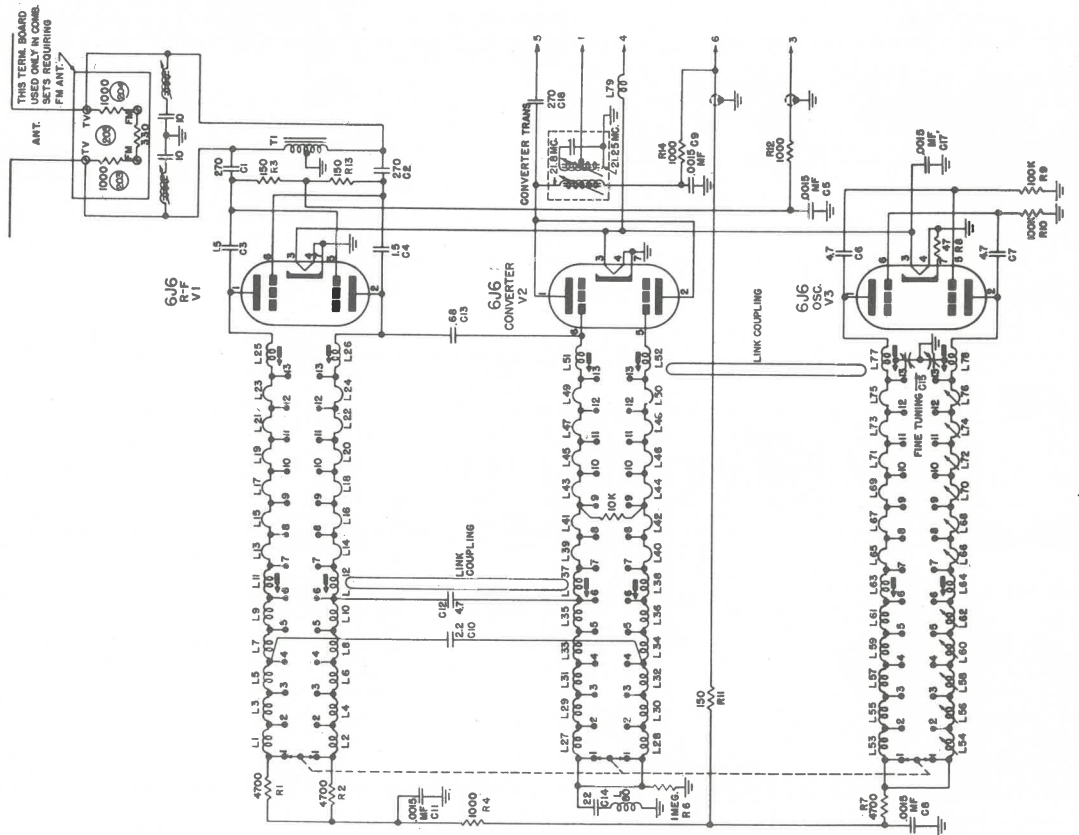

MAGNAVOX RF TUNER CHASSIS CT232, CT239

MAGNAVOX RF TUNER CHASSIS CT236, CT240

MAGNAVOX CHASSIS CT244, CT245, CT246 HORIZONTAL DEFLECTION CIRCUIT

MAGNAVOX RF TUNER CHASSIS CT244, CT245, CT246

The Cooperation of the Manufacturer of This Receiver
 Makes It Possible to Bring You This Service

NOTES
 S101 IN C'LOCKWISE POSITION WHEN VIEWED FROM THE FRONT PANEL.
 ALL ELECTRICAL VALUES SHOWN ARE IN OHMS OR MMF UNLESS OTHERWISE SPECIFIED.
 ⊥ INDICATES CHASSIS GROUND.

MAGNAVOX CHASSIS CT232, CT236, CT239, CT244, CT245, CT246

R187	0M1Y	150
ITEM	CT232	CT236
	MODEL NO.	