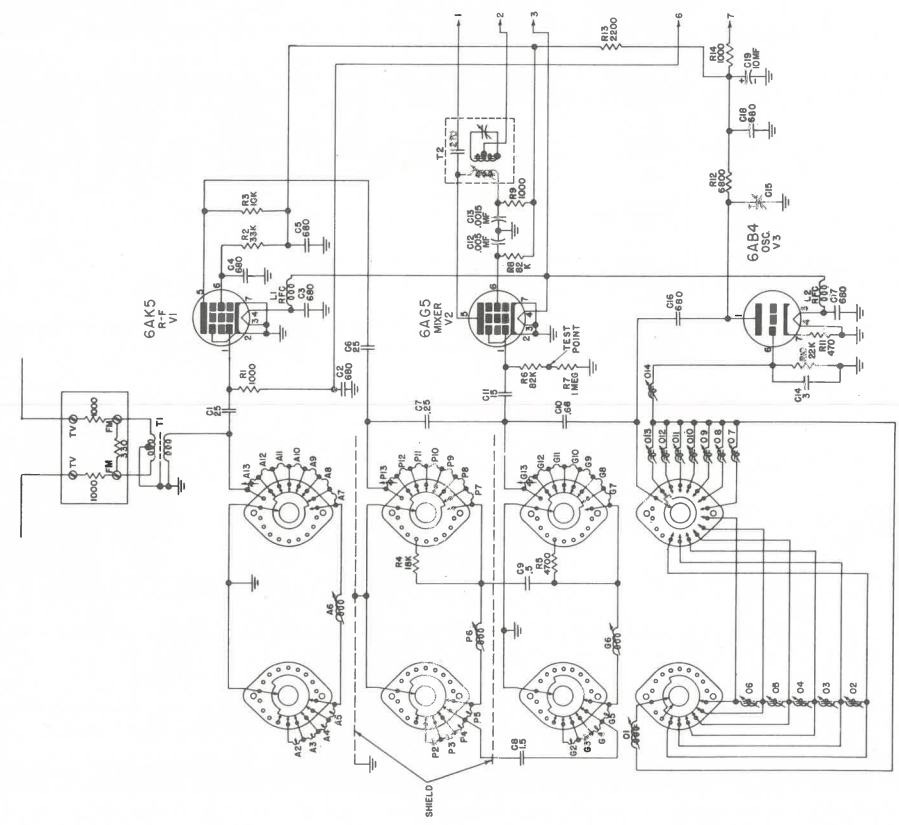

MAGNAVOX RF TUNER CHASSIS CT232, CT239

MAGNAVOX RF TUNER CHASSIS CT236, CT240

MAGNAVOX CHASSIS CT244, CT245, CT246 HORIZONTAL DEFLECTION CIRCUIT

MAGNAVOX RF TUNER CHASSIS CT244, CT245, CT246

The Cooperation of the Manufacturer of This Receiver
 Makes It Possible to Bring You This Service

NOTES
 S101 IN C'LOCKWISE POSITION WHEN VIEWED FROM THE FRONT PANEL.
 ALL ELECTRICAL VALUES SHOWN ARE IN OHMS OR MMF UNLESS OTHERWISE SPECIFIED.
 ⊥ INDICATES CHASSIS GROUND.

MAGNAVOX CHASSIS CT232, CT236, CT239, CT244, CT245, CT246

R187	0M1Y	150
ITEM	CT232	CT236
	MODEL NO.	