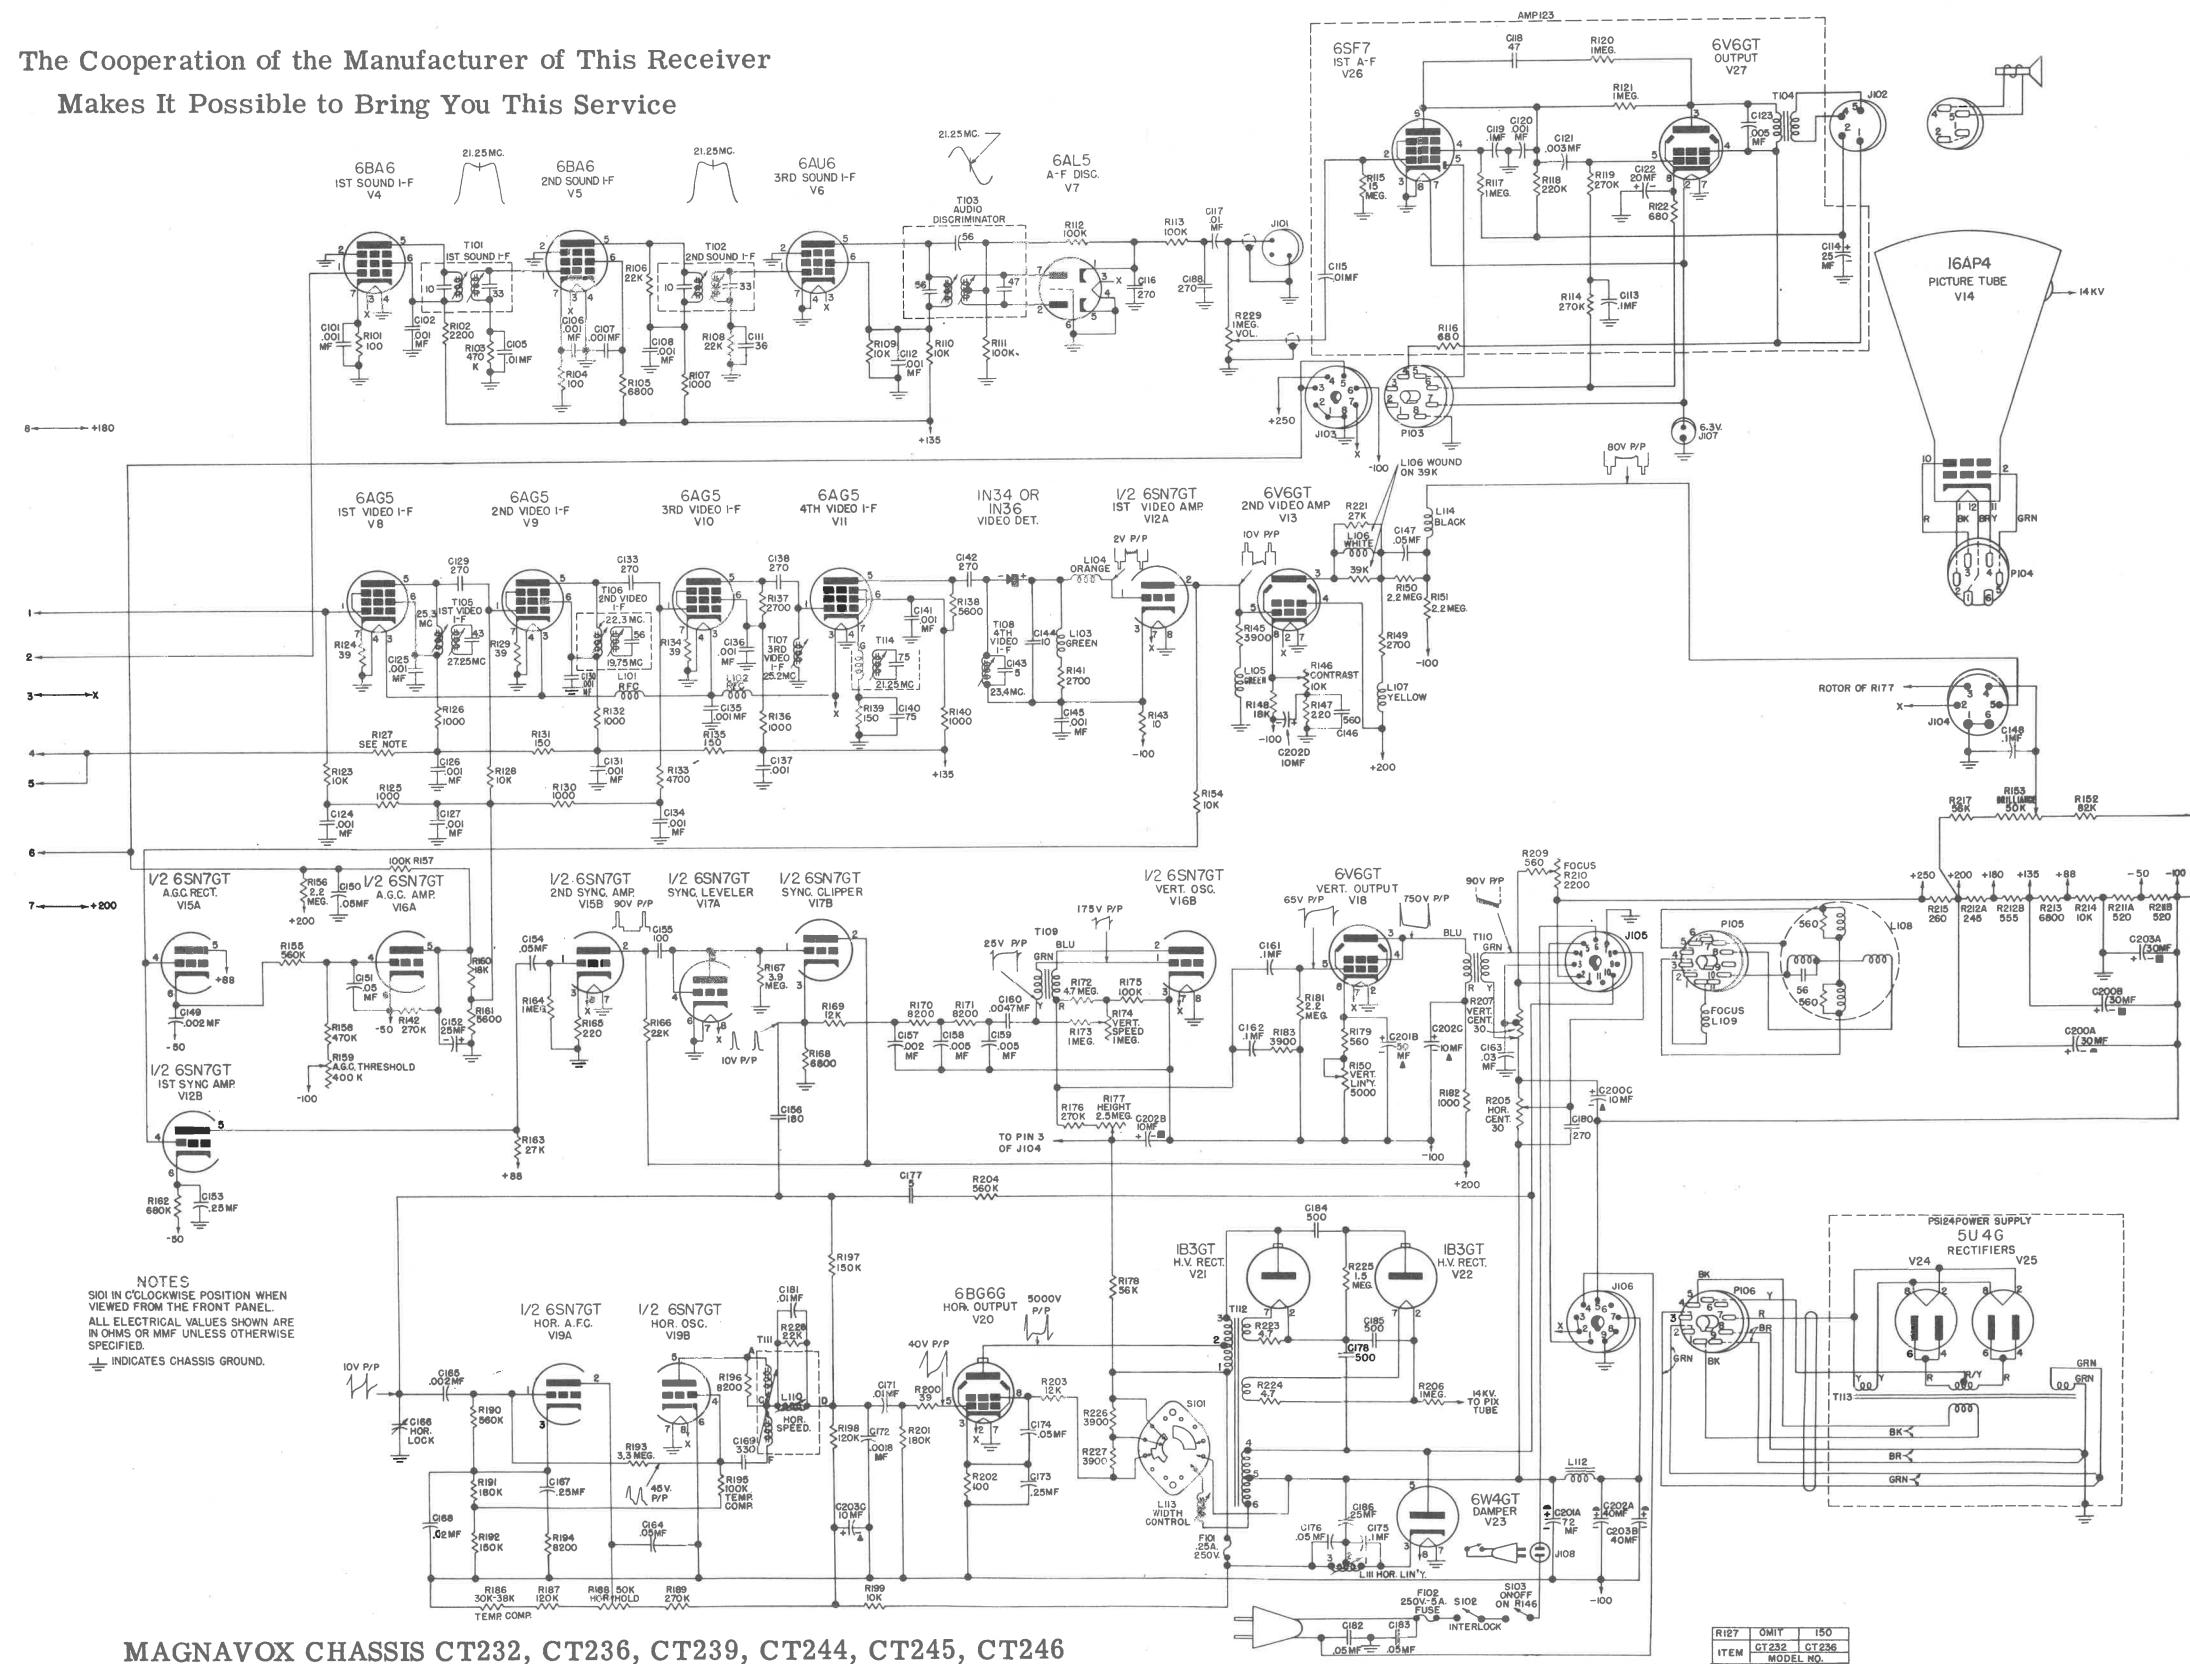

MAGNAVOX RF TUNER CHASSIS CT232, CT239

MAGNAVOX RF TUNER CHASSIS CT236, CT240

MAGNAVOX CHASSIS CT244, CT245, CT246 HORIZONTAL DEFLECTION CIRCUIT

MAGNAVOX RF TUNER CHASSIS CT244, CT245, CT246

The Cooperation of the Manufacturer of This Receiver
 Makes It Possible to Bring You This Service

NOTES
 S101 IN C'LOCKWISE POSITION WHEN VIEWED FROM THE FRONT PANEL.
 ALL ELECTRICAL VALUES SHOWN ARE IN OHMS OR MMF UNLESS OTHERWISE SPECIFIED.
 ⊥ INDICATES CHASSIS GROUND.

MAGNAVOX CHASSIS CT232, CT236, CT239, CT244, CT245, CT246

R187	0M1Y	150
ITEM	CT232	CT236
	MODEL NO.	