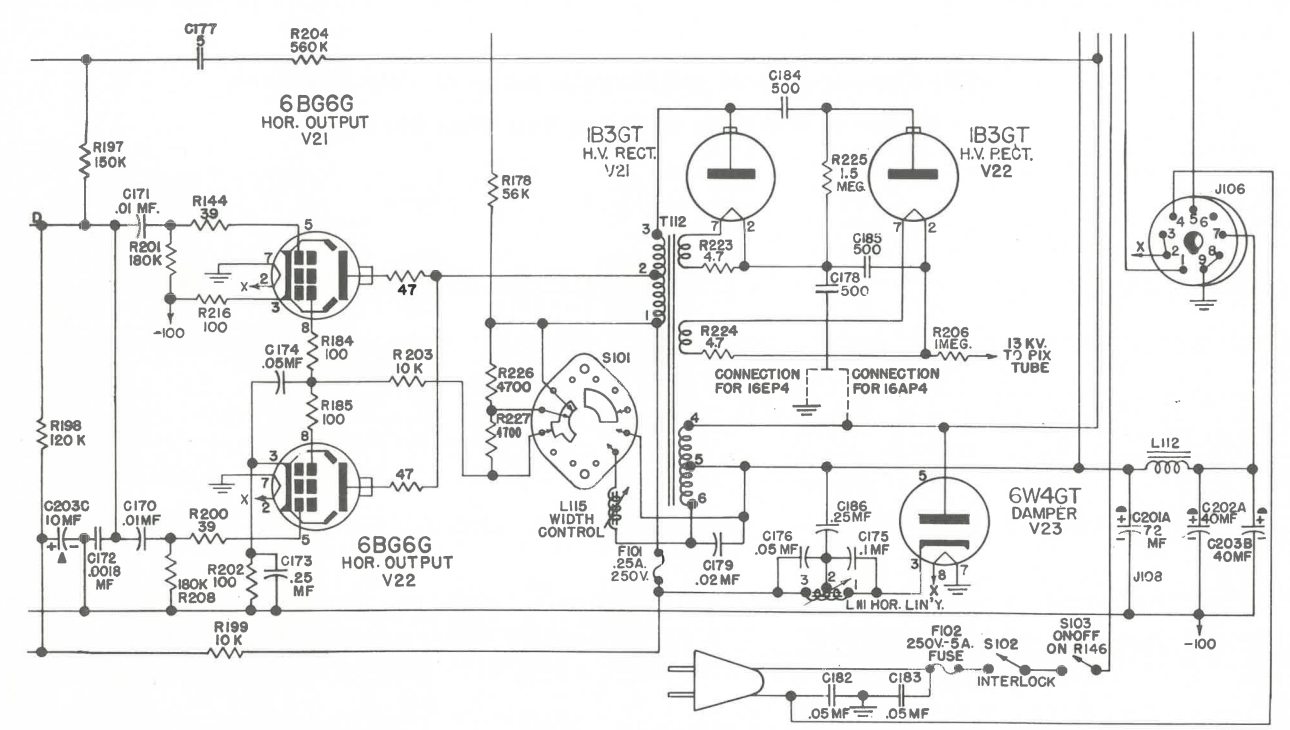

MAGNAVOX RF TUNER CHASSIS CT232, CT239

MAGNAVOX RF TUNER CHASSIS CT236, CT240

MAGNAVOX CHASSIS CT244, CT245, CT246 HORIZONTAL DEFLECTION CIRCUIT

MAGNAVOX RF TUNER CHASSIS CT244, CT245, CT246

The Cooperation of the Manufacturer of This Receiver
 Makes It Possible to Bring You This Service

NOTES
 S101 IN C'LOCKWISE POSITION WHEN VIEWED FROM THE FRONT PANEL.
 ALL ELECTRICAL VALUES SHOWN ARE IN OHMS OR MMF UNLESS OTHERWISE SPECIFIED.
 ⊥ INDICATES CHASSIS GROUND.

MAGNAVOX CHASSIS CT232, CT236, CT239, CT244, CT245, CT246

R187	0M1Y	150
ITEM	CT232	CT236
	MODEL NO.	